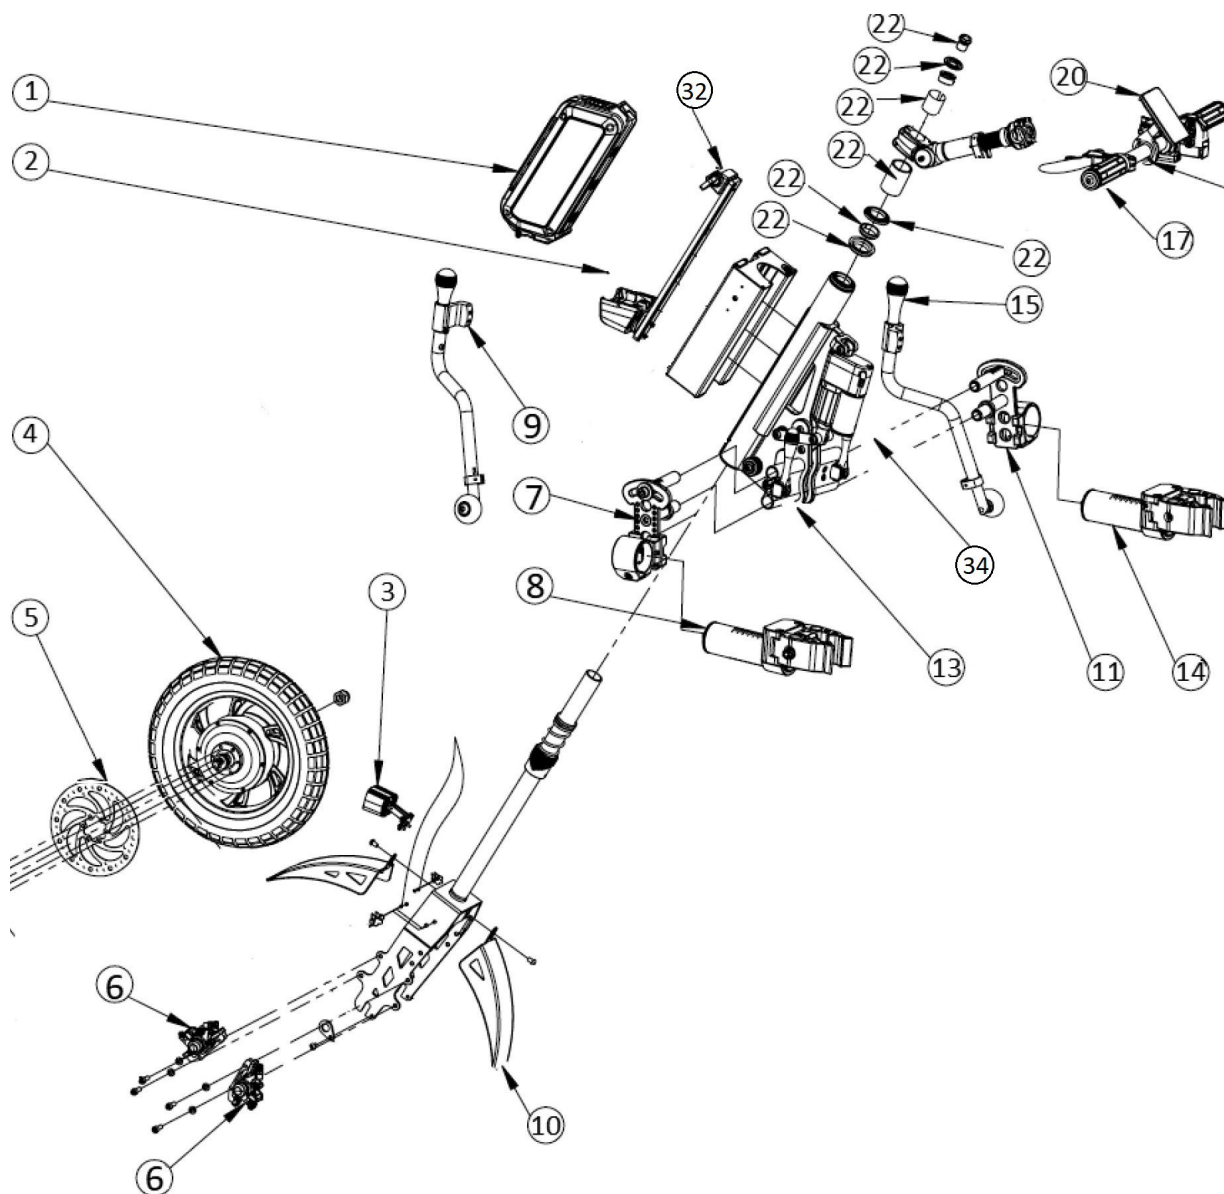

INFORMATION

ORDERFORMULÄR

Företag :	Datum:
	Order nr:
Kontaktperson:	Leveransadress
E-Mail:	Gata:
Tel./Fax:	Postnr. och ort:

TECHNICAL DRAWING FOR PAWS

No.	Bild	Beskrivning	Art. nr.	Antal
1		Panasonic, Lithiumbatteri ZZ991304, 48 V, 11.6 AH	EBB0048-A	
2		Batterihållare, ZZ991304 (cable length = 120 mm including plug)	EBB0048-2	
3A		Lampa, Albert, 48 V, SPL- 01, high beam: 1900LM / 40 W, kabel L = 450 mm	EBE002	
3B		Lampa, Albertx, 48 V, SPL-01, High kabel L = 150 mm	EBE002-12	
4A		Standarddäck City 12"	431207	
4B		Standarddäck City 14"	440872	
4C		Standarddäck Cruiser 16"	431603	
4D		Standarddäck Tourer 20" X 2.125"	432007	
4E		Standarddäck Tourer 20" X 4.0"	432005	
4F		Alternativt däck för 14" PAWS Grovt däck med upphöjt mönster 3.50"- 8",	440806	
4G		Alternativt däck för 16" PAWS Crossdäck 80/100-12", svart	431296	
4H		Alternativt däck 1 för 20" PAWS CS däck 3.50 - 16" med förhöjt mönster C-7201	43200C	
4A		Slang standard City 12"	451214	
4B		Slang standard City 14"	450811	
4C		Slang standard Cruiser 16"	451602	
4D		Slang standard Tourer 20" X 2.125"	45200A	
4E		Slang standard Tourer 20" X 4.20"	452000